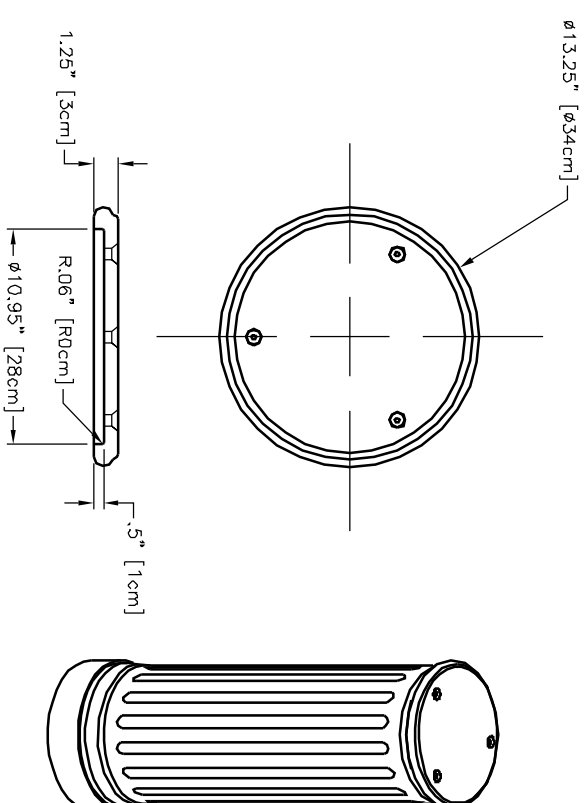

CASTING STYLE 'CA'

CASTING STYLE 'SST' BRUSHED STAINLESS STEEL

CASTING STYLE 'CB'

DELTA SCIENTIFIC CORPORATION
40355 DELTA LANE U.S.A.
PALMDALE, CA 93551 (801) 575-1109

DELTA BOLLARD STYLES
'CA', 'SST' & 'CB' DECORATIVE CASTING

DATE: 9/19/08
DRAWN BY: J. WANDER
CHECKED BY: []
SCALE: NTS
SHEET: 1 OF 1

DELTA SCIENTIFIC CORPORATION
40355 DELTA LANE U.S.A.
PALMDALE, CA 93551 (801) 575-1109

DELTA BOLLARD STYLES
'CA', 'SST' & 'CB' DECORATIVE CASTING

DATE: 9/19/08
DRAWN BY: J. WANDER
CHECKED BY: []
SCALE: NTS
SHEET: 1 OF 1