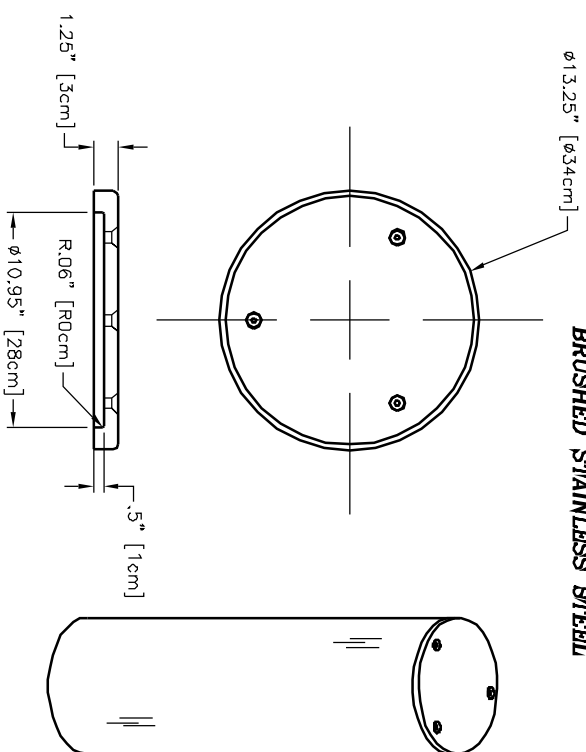

CASTING STYLE 'CA'

CASTING STYLE 'SST' BRUSHED STAINLESS STEEL

CASTING STYLE 'CB'

DELTA SCIENTIFIC CORPORATION
40355 DELTA LANE U.S.A.
PALMDALE, CA 93551 (801) 575-1109

DELTA BOLLARD STYLES
'CA', 'SST' & 'CB' DECORATIVE CASTING

DATE: 9/19/08
DRAWN BY: J. WANDER
CHECKED BY: []
SCALE: NTS
SHEET: 1 OF 1

DELTA SCIENTIFIC CORPORATION
40355 DELTA LANE U.S.A.
PALMDALE, CA 93551 (801) 575-1109

DELTA BOLLARD STYLES
'CA', 'SST' & 'CB' DECORATIVE CASTING

DATE: 9/19/08
DRAWN BY: J. WANDER
CHECKED BY: []
SCALE: NTS
SHEET: 1 OF 1