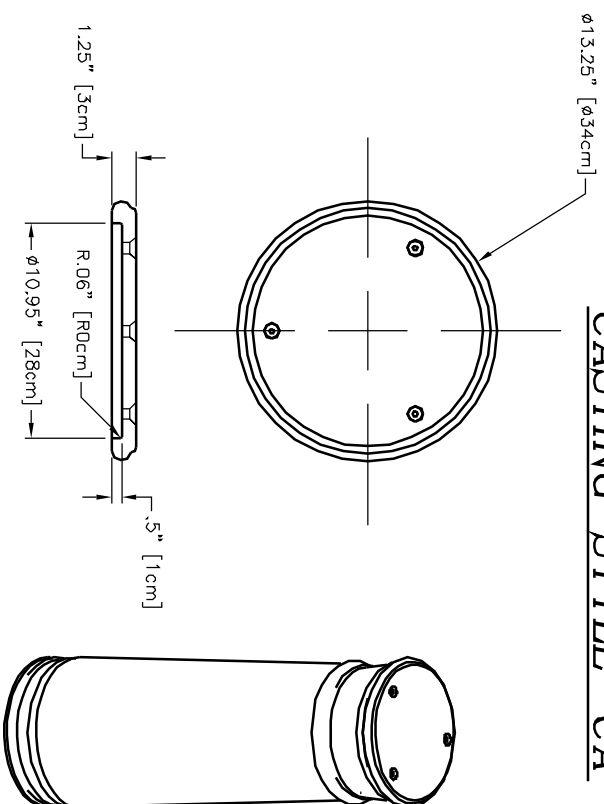

CASTING STYLE 'CA'

CASTING STYLE 'SST' BRUSHED STAINLESS STEEL

CASTING STYLE 'CB'

DELTA SCIENTIFIC CORPORATION
40355 DELTA LANE U.S.A.
PALMDALE, CA 93551 (801) 575-1109

DELTA BOLLARD STYLES
'CA', 'SST' & 'CB' DECORATIVE CASTING

DATE: 9/19/08
DRAWN BY: J. WANDER
CHECKED BY: []
SCALE: NTS
SHEET: 1 OF 1

DELTA SCIENTIFIC CORPORATION
40355 DELTA LANE U.S.A.
PALMDALE, CA 93551 (801) 575-1109

DELTA BOLLARD STYLES
'CA', 'SST' & 'CB' DECORATIVE CASTING

DATE: 9/19/08
DRAWN BY: J. WANDER
CHECKED BY: []
SCALE: NTS
SHEET: 1 OF 1