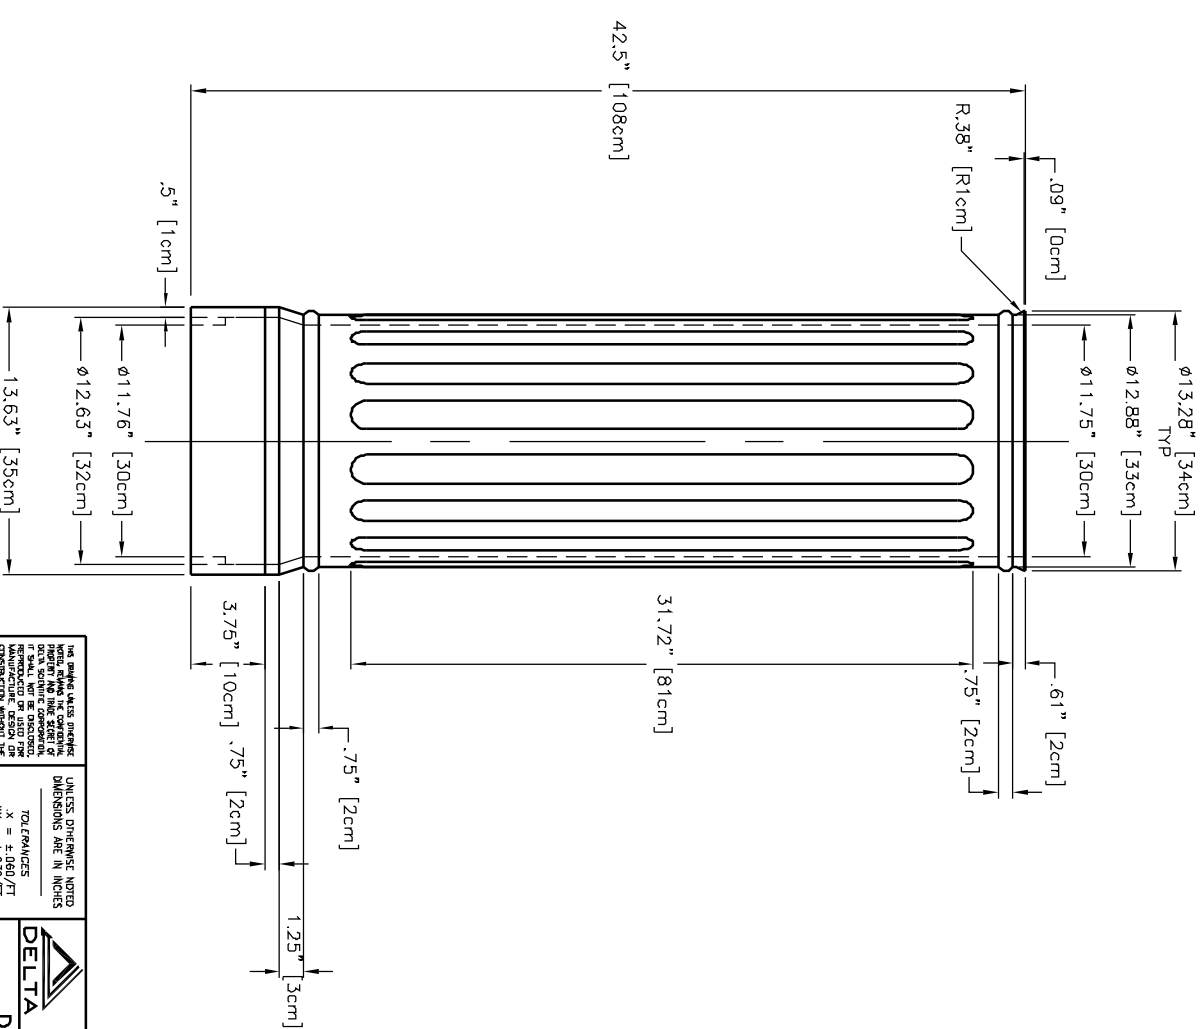

CASTING STYLE 'CA'

CASTING STYLE 'SST' BRUSHED STAINLESS STEEL

CASTING STYLE 'CB'

DELTA SCIENTIFIC CORPORATION
40355 DELTA LANE U.S.A.
PALMDALE, CA 93551 (801) 575-1109

DELTA BOLLARD STYLES
'CA', 'SST' & 'CB' DECORATIVE CASTING

DATE: 9/19/08
DRAWN BY: J. WANDER
CHECKED BY: []
SCALE: NTS
SHEET: 1 OF 1

DELTA SCIENTIFIC CORPORATION
40355 DELTA LANE U.S.A.
PALMDALE, CA 93551 (801) 575-1109

DELTA BOLLARD STYLES
'CA', 'SST' & 'CB' DECORATIVE CASTING

DATE: 9/19/08
DRAWN BY: J. WANDER
CHECKED BY: []
SCALE: NTS
SHEET: 1 OF 1