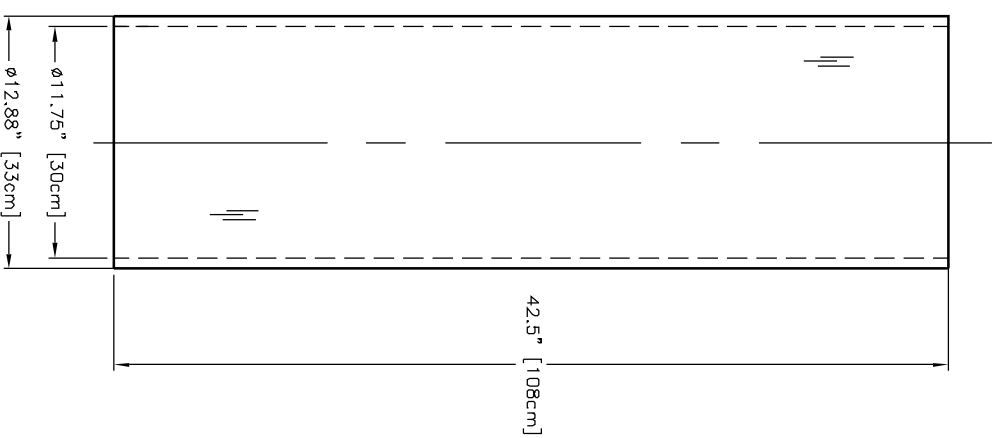

CASTING STYLE 'CA'

CASTING STYLE 'SST' BRUSHED STAINLESS STEEL

CASTING STYLE 'CB'

DELTA SCIENTIFIC CORPORATION
40355 DELTA LANE U.S.A.
PALMDALE, CA 93551 (801) 575-1109

DELTA BOLLARD STYLES
'CA', 'SST' & 'CB' DECORATIVE CASTING