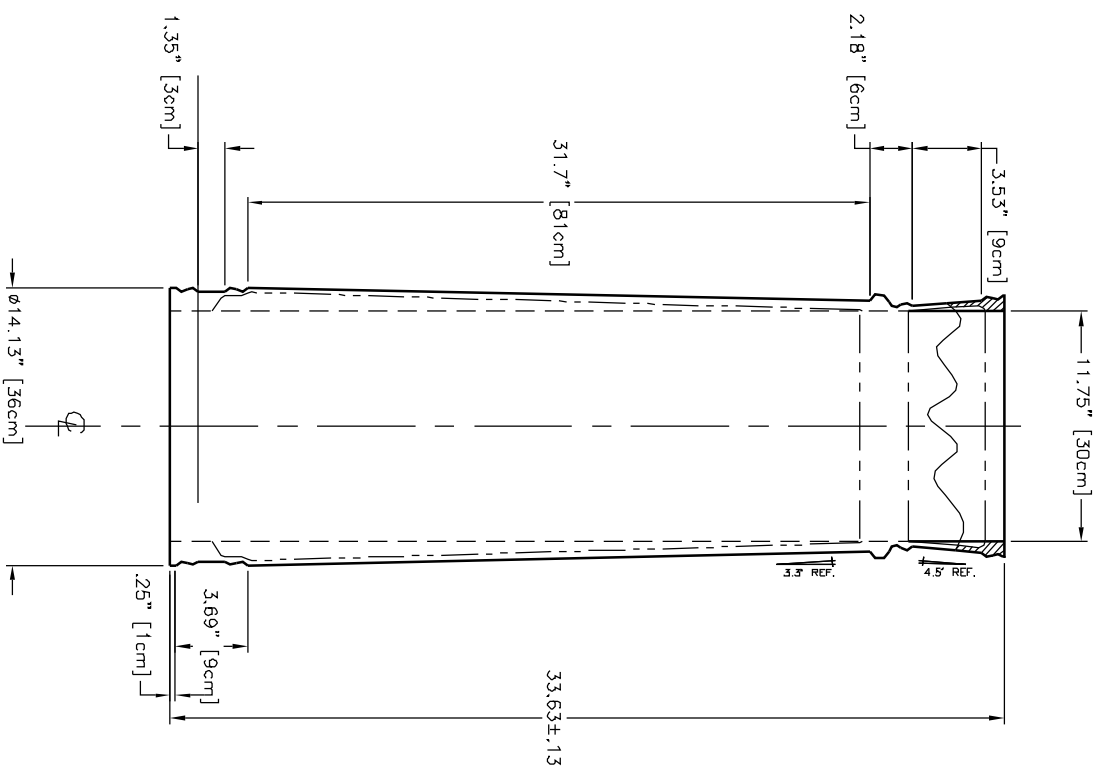

CASTING STYLE 'CA'

CASTING STYLE 'SST' BRUSHED STAINLESS STEEL

CASTING STYLE 'CB'

DELTA SCIENTIFIC CORPORATION
40355 DELTA LANE U.S.A.
PALMDALE, CA 93551 (801) 575-1109

DELTA BOLLARD STYLES
'CA', 'SST' & 'CB' DECORATIVE CASTING

DATE: 9/19/08
DRAWN BY: J. WANDER
CHECKED BY: []
SCALE: NTS
SHEET: 1 OF 1

DELTA SCIENTIFIC CORPORATION
40355 DELTA LANE U.S.A.
PALMDALE, CA 93551 (801) 575-1109

DELTA BOLLARD STYLES
'CA', 'SST' & 'CB' DECORATIVE CASTING

DATE: 9/19/08
DRAWN BY: J. WANDER
CHECKED BY: []
SCALE: NTS
SHEET: 1 OF 1